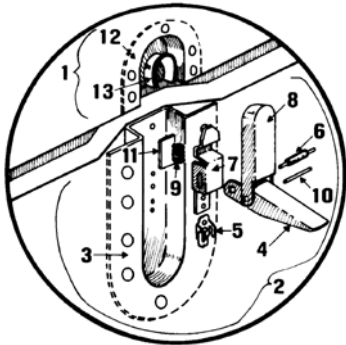

COWL LATCHES AND DETAILS FOR 120-140 AND 170 SERIES

HOOK & LEVER ASSEMBLIES

1) Hook Assembly ..... P/N 05-07200 .....$104.75
2) Lever Assembly ..... P/N 05-07205 .....$334.00

DETAIL PARTS

3) Recess ..... P/N 05-07210 .....$38.90
4) Lever ..... P/N 05-07215 .....$29.50
5) Clip ..... P/N 05-07220 .....$35.90
6) Pin ..... P/N 05-07225 .....$16.55
7) Housing ..... P/N 05-07230 .....$32.95
8) Hook ..... P/N 05-07235 .....$37.50
9) Spring ..... P/N 05-07240 .....$23.50
10) Pin ..... P/N 05-07245 .....$17.60
11) Shim ..... P/N 05-07250 .....$2.24
12) Recess ..... P/N 05-07255 .....$61.85
13) Hook ..... P/N 05-07260 .....$58.75

AILERON HINGE FOR CESSNA

FAA - PMA APPROVED AS0523816-1
P/N 05-00048 .....$94.85 ea.

CESSNA SPINNERS

NOTE: Cessna 172 Spinner Dome P/N 05-09045 will not work for 1960 Cessna 172A.
Cessna spinner dome for - F, G, H, J, 150 K
P/N 05-09030 .....$389.00
Cessna front plate for - 150 F, G, H, J, 150 K
P/N 05-09035 .....$665.00
Cessna rear plate for - 150 F, G, H, J, 150 K
P/N 05-09040 .....$360.00

Cessna spinner backplate for - early Cessna 170 & 172 for Continental 8 hole flanges ..... P/N 05-07265 .....$376.00
Cessna spinner dome for- early Cessna 170 & 172 for Continental 8 hole flanges ..... P/N 05-07270 .....$817.00
Cessna spinner kit - early Cessna 170 & 172 for Continental 8 hole flanges ..... P/N 05-07275 .....$1,165.00
Cessna Spinner Kit - 170B S/N: 25373 & Up & 172 S/N: 2800 Thru 46754
Front Backplate Attached Directly To Spinner.
Rear 8-Hole Backplate ..... P/N 05-22125 .....$379.00
Cessna dome for - 172 A-F ..... P/N 05-09045 .....$659.00
Cessna front plate for - 172 A-F ..... P/N 05-09050 .....$544.00
Cessna rear plate for - 172 A-F ..... P/N 05-09055 .....$398.00
Cessna dome for - 172 I, K, L, M, N, & P... P/N 05-07280 .....$468.00
Cessna front plate for - 172 I, K, L, M, N, & P... P/N 05-07285 .....$273.95
Cessna rear plate for - 172 I, K, L, M, N, & P... P/N 05-07290 .....$378.00

CESSNA 182 ALUMINUM SPINNERS

These aluminum spinners and spinner support spacers are FAA approved for installation on several models of Cessna 182 series aircraft using McCauley two blade constant speed propellers. The Spinner Dome replaces original Cessna p/n 0752637K200, 0752637-5 and 0752637-11. The Spinner Spacer replaces original Cessna p/n 0752620-1 and 0752620-3. The Spinner Dome is approved on the Cessna 182H, 182J, 182K, 182L, 182M, 182N, 182P, 182Q and the 182R. The Spinner Support Spacer is approved on Cessna Models 180H, 180J, 180K, A185E, A185F, 182E, 182F, 182G, 182H, 182J, 182K, 182L, 182M, 182N, 182P, 182Q, 182R, 210-5 (205), 210-5A (205A), 206, U206, P206 and the U206A.
Spinner Dome U0752637K200 ..... P/N 05-01901 .....$873.00
Spinner Sport Spacer U0752620-3 ..... P/N 05-01902 .....$8.50

CESSNA TRIM CONTROL CHAINS