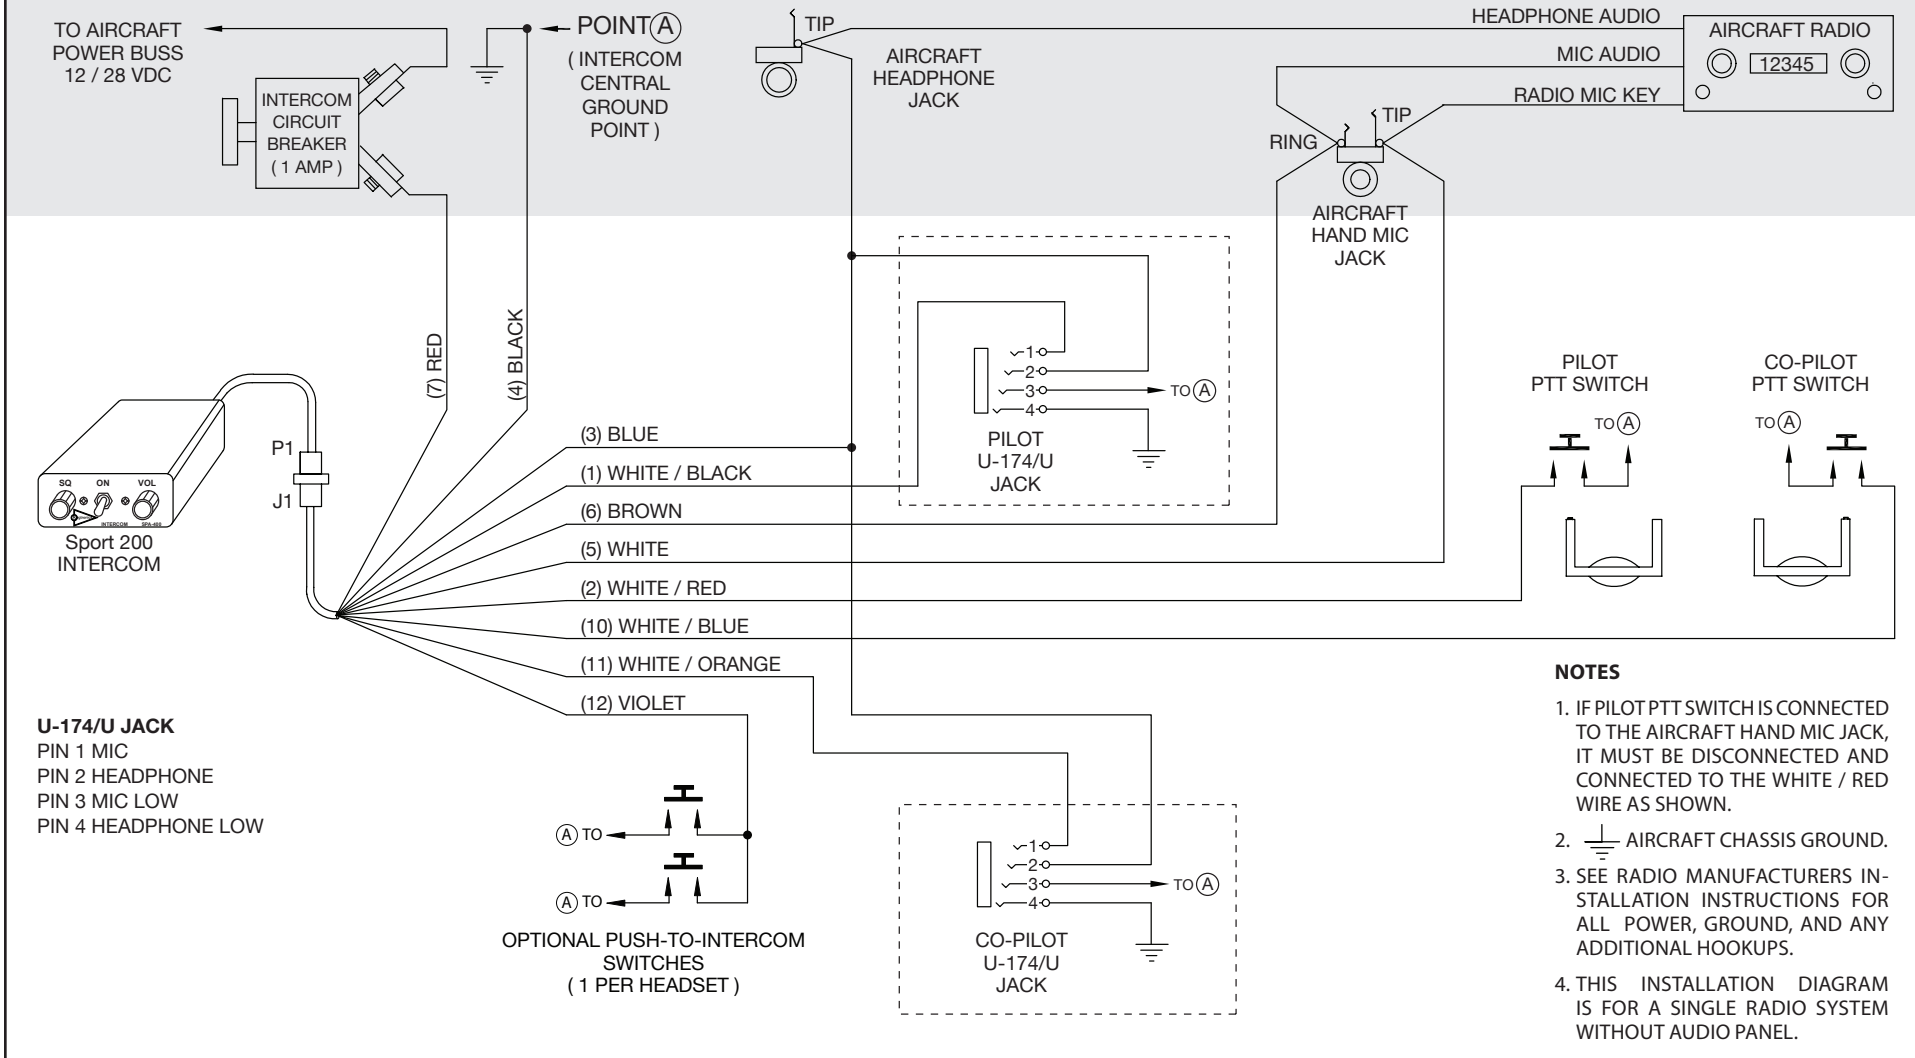

**Figure 4**

**AIRCRAFT / INTERCOM INTERFACE AREA**

**Sport 200 With U-174/U Jacks Installation Wiring Diagram**