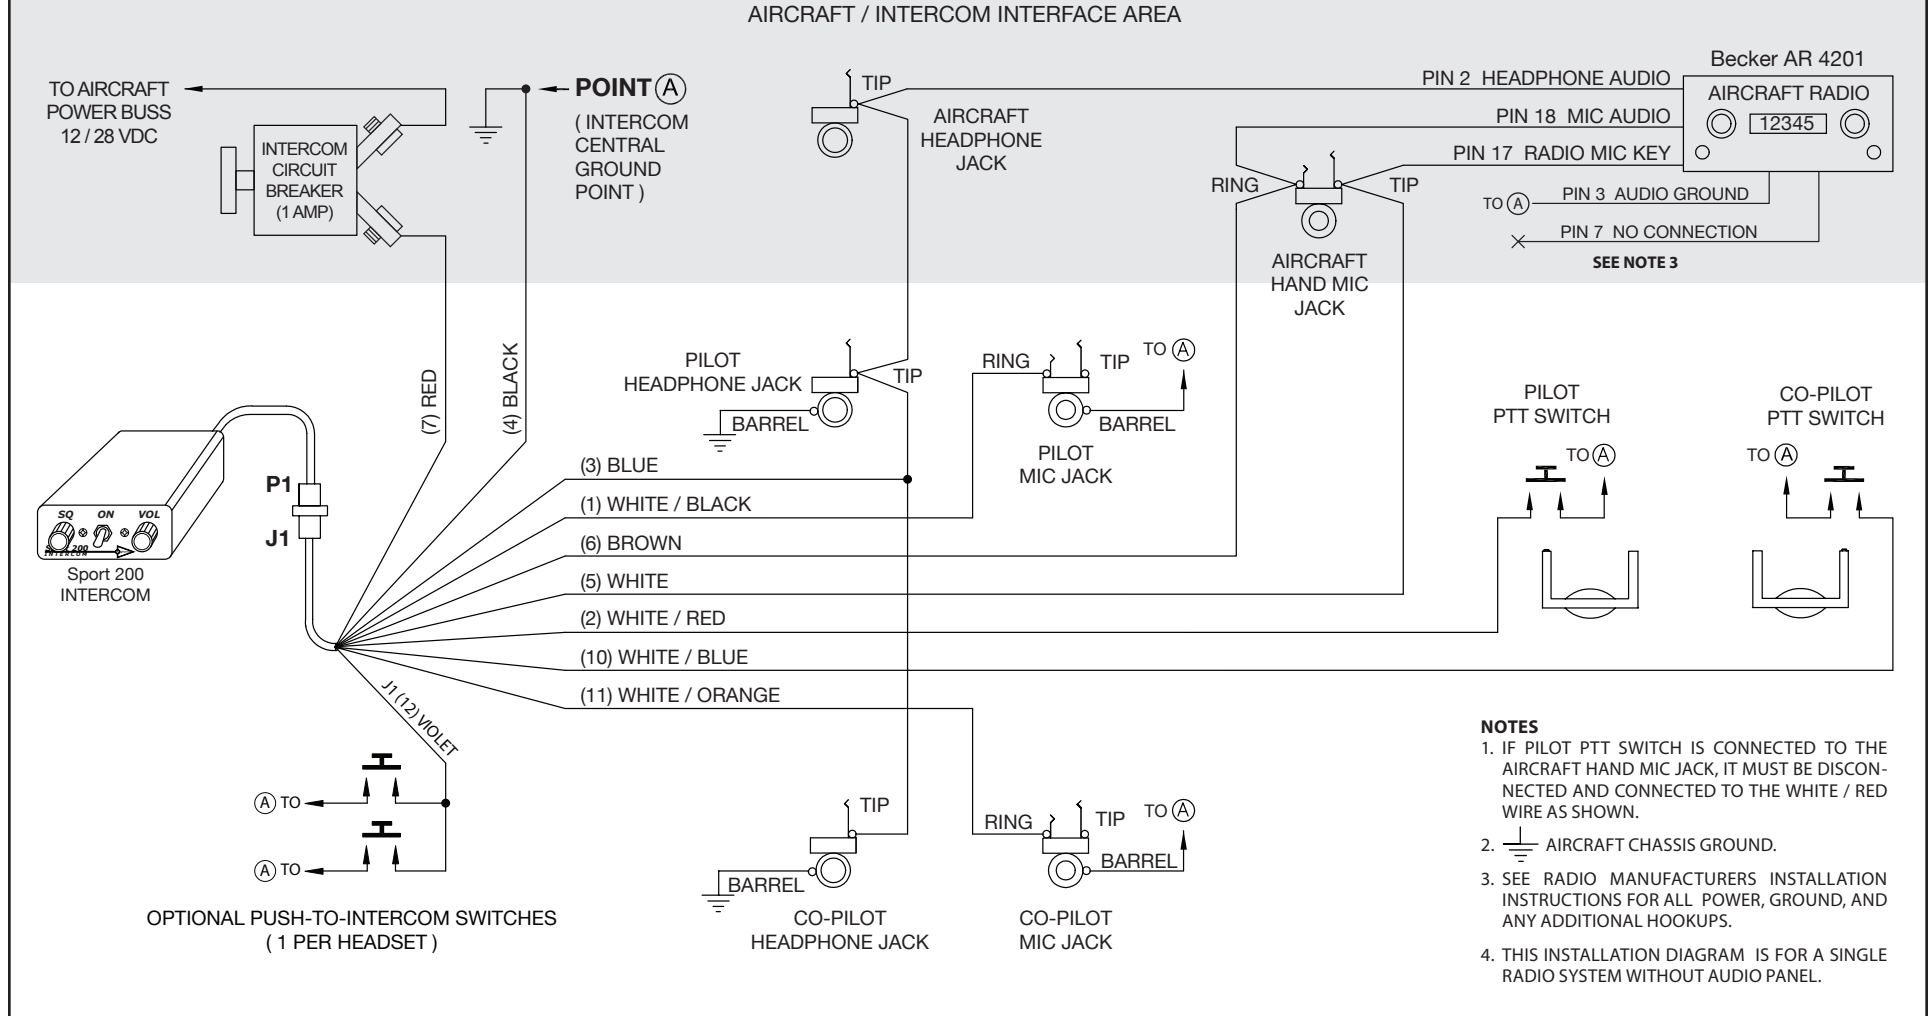

Figure 4

Sport 200 – Becker AR 4201 Radio Installation Wiring Diagram