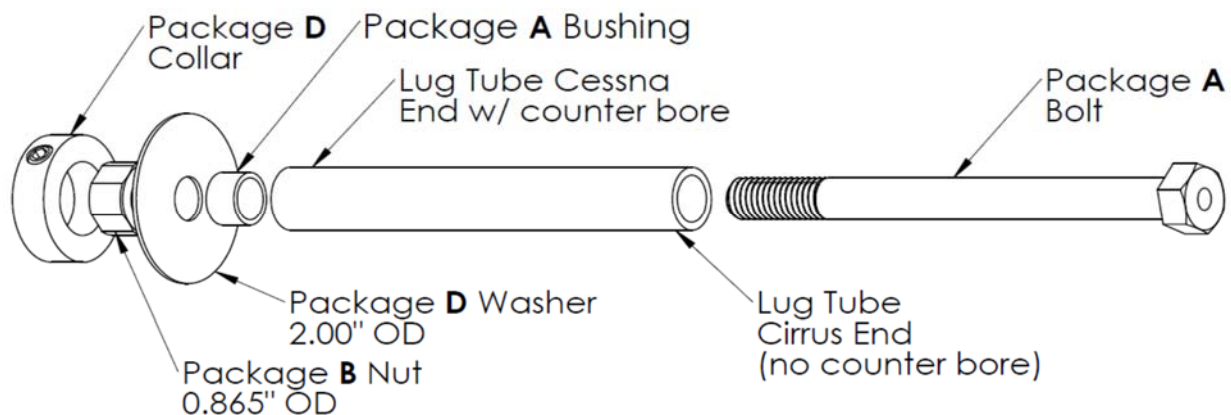

Diamond DA-40