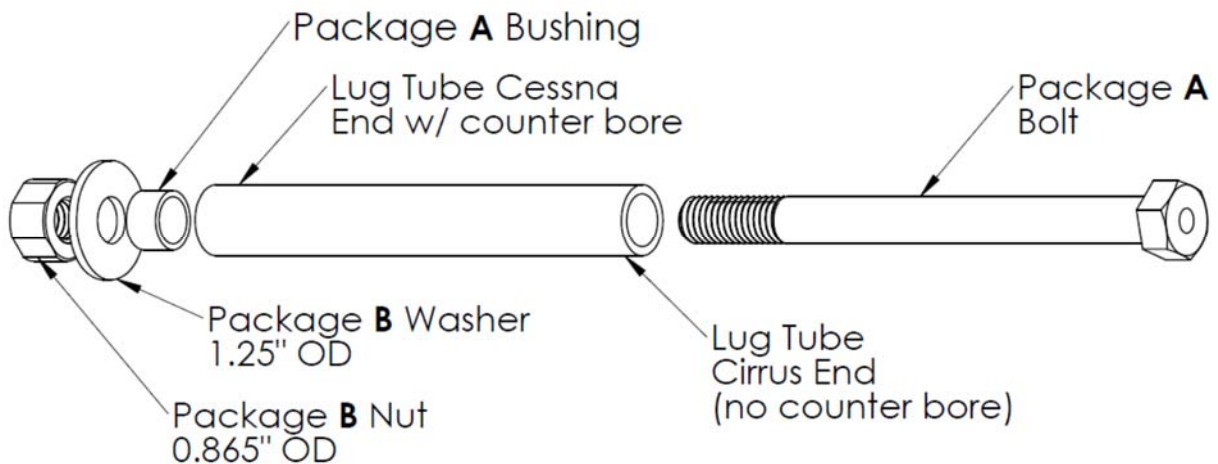

Cessna 172RG, 177RG, 182RG, Columbia/TTX & Piper SaratogaRG, Cherokee6RG, ArrowRG