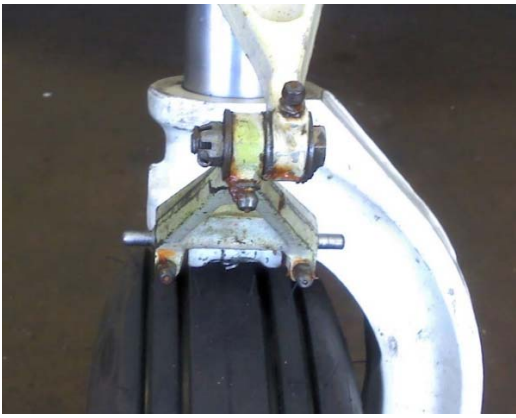

Beechcraft Bonanza