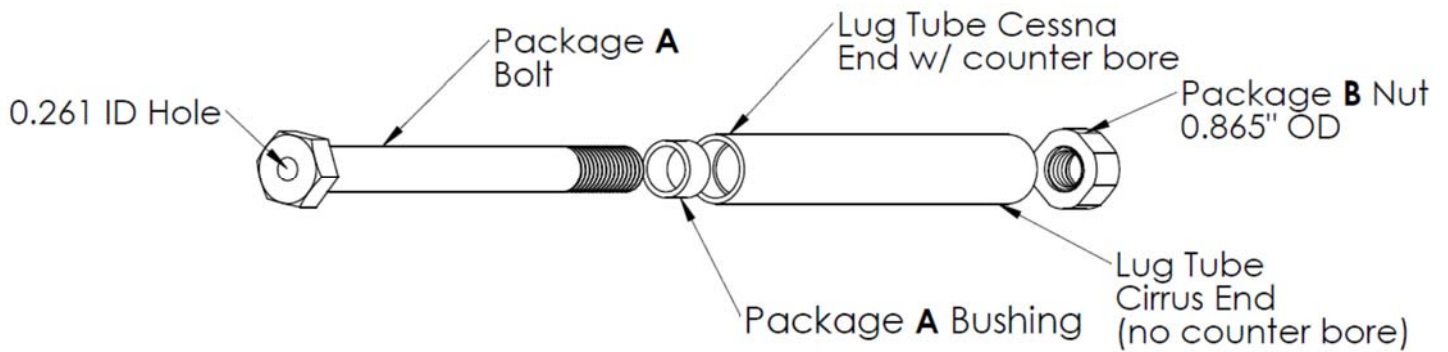

Beechcraft Bonanza