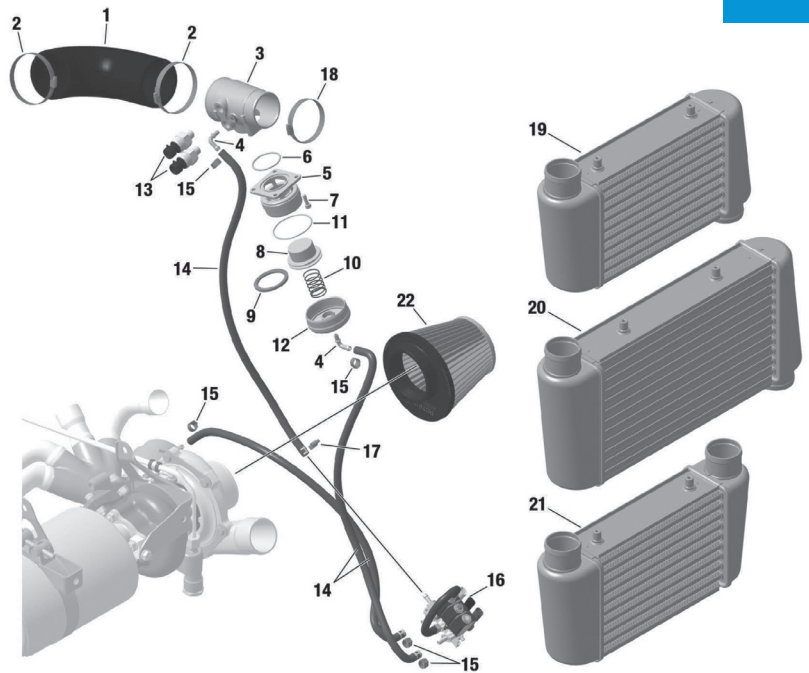

## INTERCOOLER, WASTEGATE

Item No.	Part No	Description	Qty. Req.	Price
1	201-017	AIR INTAKE HOSE	1	CALL
2	951-791	CLAMP 50-70	2	\$9.34
3	947-781	REDUCTION SLEEVE	1	CALL
4	924-623	IMPULSE ELBOW	2	CALL
5	812-382	VALVE HOUSING	1	CALL
6	431-740	O-RING 38x2.4-N, VITON GLT 70	1	CALL
7	840-511	ALLEN SCREW M5x16	4	\$0.48
8	667-194	VALVE PISTON	1	CALL
9	950-932	SEALING RING PTFE	1	CALL
10	838-372	COMPRESSION SPRING DM22 D1.5 L65	1	CALL
11	450-390	O-RING 54x2-N, FPM	1	CALL
12	812-391	VALVE COVER	1	CALL
13	664-364	PRESSURE SENSOR 2.0	2	\$309.41
14	874-333	FUEL HOSE 6x11	3	CALL
15	851-468	CLAMP 10.3 – 12.8	5	CALL
16	664-638	SOLENOID VALVE	1	CALL
17	951-898	CLAMP 8 – 11	1	\$8.64
18	853-381	CLAMP 40-60	4	CALL
19	888-962	INTERCOOLER	1a	\$626.40
20	888-963	INTERCOOLER - NON-CERTIFIED	1	\$696.14
21	888-965	INTERCOOLER - NON-CERTIFIED	1	\$580.10
22	825-900	AIRFILTER - NON-CERTIFIED	1	CALL