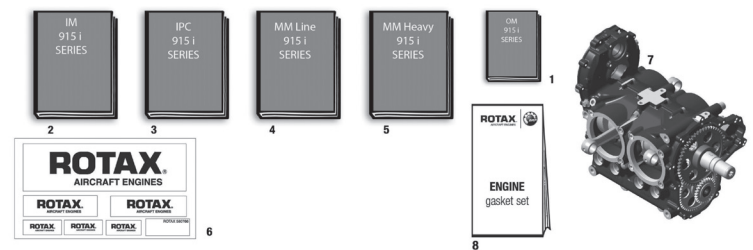

DOCUMENTATION, LABELS, GASKET SETS

Item No.	Part No	Description	Qty. Req.	Price
1	898-851	OPERATORS MANUAL	1	CALL
2	898-871	INSTALLATION MANUAL	1	CALL
3	898-891	ILLUSTRATED PARTS CATALOG	1	CALL
4	898-863	MAINTENANCE MANUAL LINE	1	CALL
5	898-861	MAINTENANCE MANUAL HEAVY	1	CALL
6	580-683	ROTAX STICKER KIT AIRCRAFT NC - NON-CERTIFIED	1	$9.87