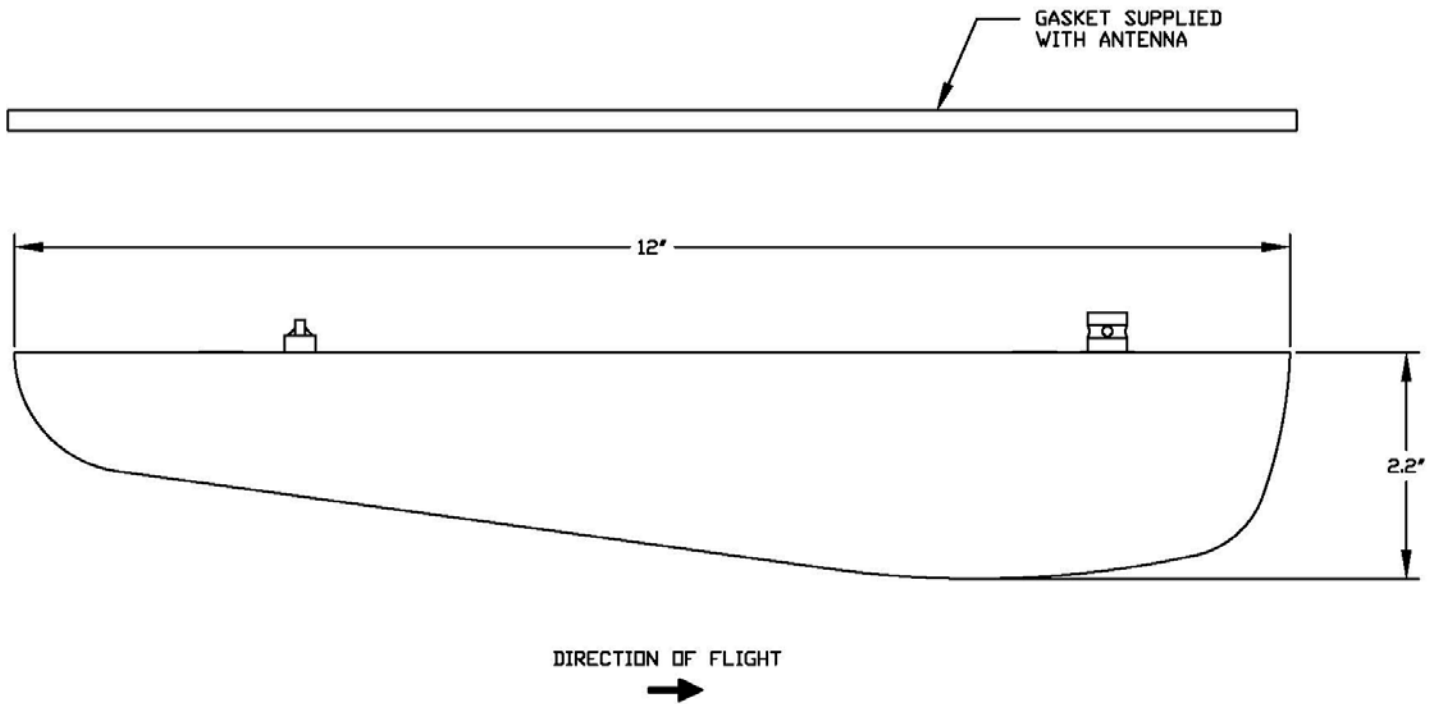

MOUNTING INFORMATION

AV-569

LOUD AND CLEAR

Email us at info@RAMI.com | 616.842.9450 PHONE | 888.845.9450 TOLL FREE