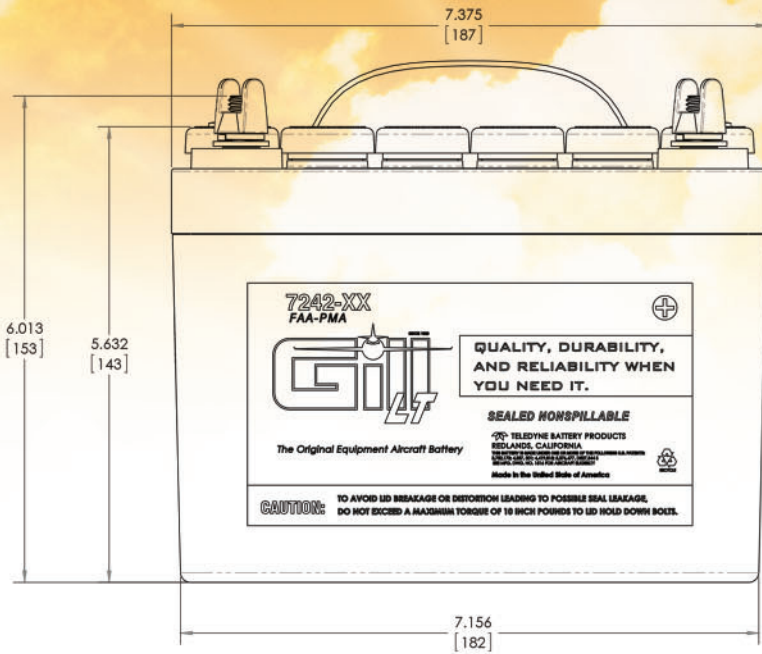

<b>FAA-PMA APPROVED</b>	
<b>MAKE</b>	<b>MODEL</b>
<b>Cessna</b>	F152, FA152, F172N, FR172K, FR182Q, FR182, 152, A152, 172N, R172K, 177B, 177RG, 180K, 182Q, R182, A185F, A188B, T188C, T206H, TU206G, U206G, 207A, T207A, 210M, 210N, 210R, P210N, T210M, T210N, T210R, 337H, FT337HP, P337H, T337H, T337H-SP
<b>Beechcraft</b>	C23, C24R, F33C, V35B, A36, G36, D55, D55A, E55, E55A, 58TC, 58TCA, 76, 95-55, 95-A55, 95-B55, 95-B55A
<b>Mooney</b>	M20J, M20K
<b>Piper</b>	PA-31, PA-31-300, PA-31-325, PA-31-350, PA-36-285, PA-36-300
<b>Socata</b>	TB9, TB10, TB20, TB21, TB200