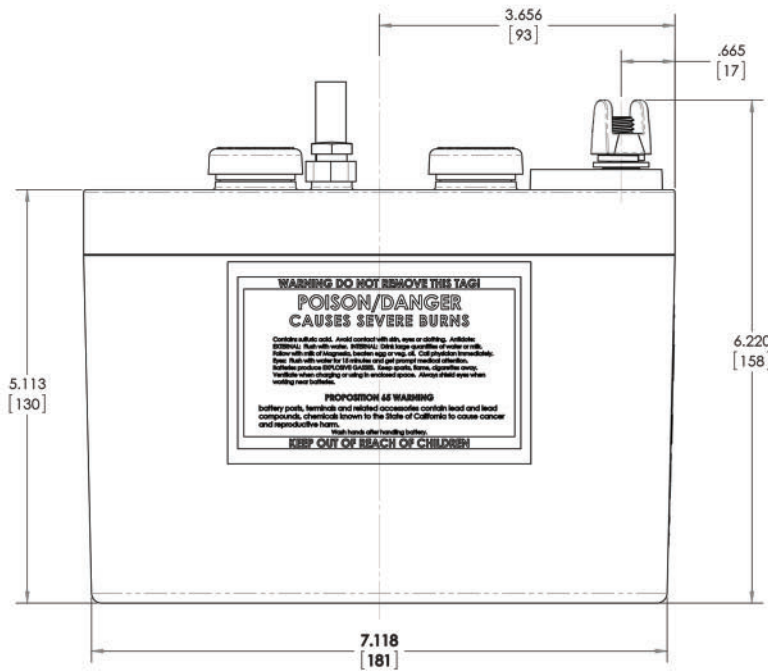

SUPER CAPACITY

7242-16

AVAILABLE NOW AT DISTRIBUTORS

FAA-PMA APPROVED	
MAKE	MODEL
Cessna	F152, FA152, F172N, FR172K, FR182Q, FR182, 152, A152, 172N, R172K, 177B, 177RG, 180K, 182Q, R182, A185F, A188B, T188C, T206H, TU206G, U206G, 207A, T207A, 210M, 210N, 210R, P210N, T210M, T210N, T210R, 337H, FT337HP, P337H, T337H, T337H-SP
Beechcraft	C23, C24R, F33C, V35B, A36, G36, D55, D55A, E55, E55A, 58TC, 58TCA, 76, 95-55, 95-A55, 95-B55, 95-B55A
Mooney	M20J, M20K
Piper	PA-31, PA-31-300, PA-31-325, PA-31-350, PA-36-285, PA-36-300
Socata	TB9, TB10, TB20, TB21, TB200

No STC's or modifications required for any of the models listed