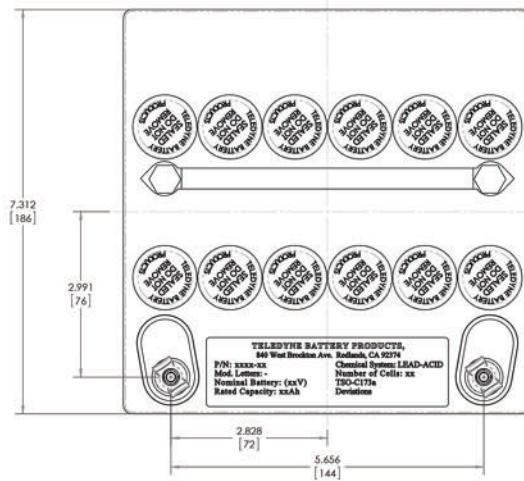

TELEDYNE BATTERY PRODUCTS
Everywhere you look™

909.793.3131

GILLBATTERIES.COM