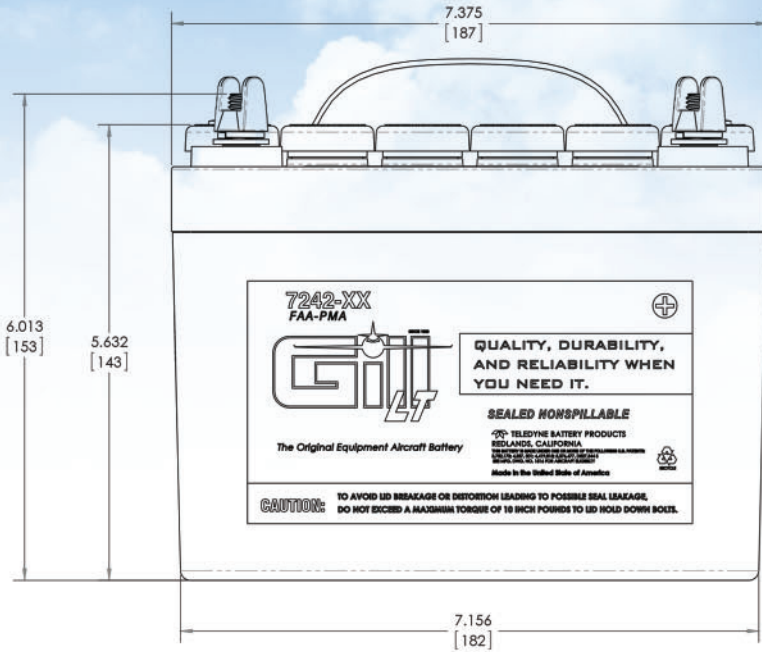

SUPER CAPACITY

7242-16

AVAILABLE NOW AT DISTRIBUTORS

FAA-PMA APPROVED	
MAKE	MODEL
Cessna	F152, FA152, F172N, FR172K, FR182Q, FR182, 152, A152, 172N, R172K, 177B, 177RG, 180K, 182Q, R182, A185F, A188B, T188C, T206H, TU206G, U206G, 207A, T207A, 210M, 210N, 210R, P210N, T210M, T210N, T210R, 337H, FT337HP, P337H, T337H, T337H-SP
Beechcraft	C23, C24R, F33C, V35B, A36, G36, D55, D55A, E55, E55A, 58TC, 58TCA, 76, 95-55, 95-A55, 95-B55, 95-B55A
Mooney	M20J, M20K
Piper	PA-31, PA-31-300, PA-31-325, PA-31-350, PA-36-285, PA-36-300
Socata	TB9, TB10, TB20, TB21, TB200

No STC's or modifications required for any of the models listed