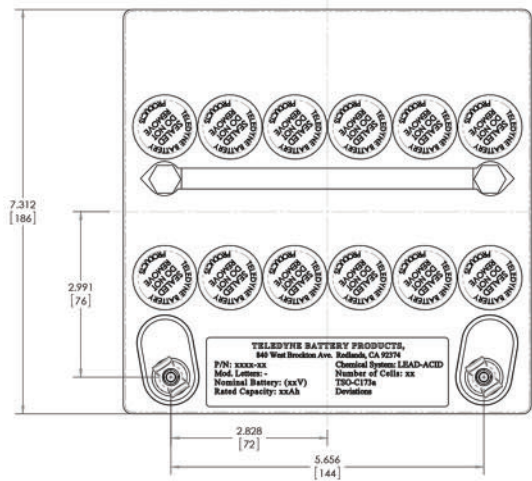

TELEDYNE BATTERY PRODUCTS
Everywhere you look™

909.793.3131

GILLBATTERIES.COM