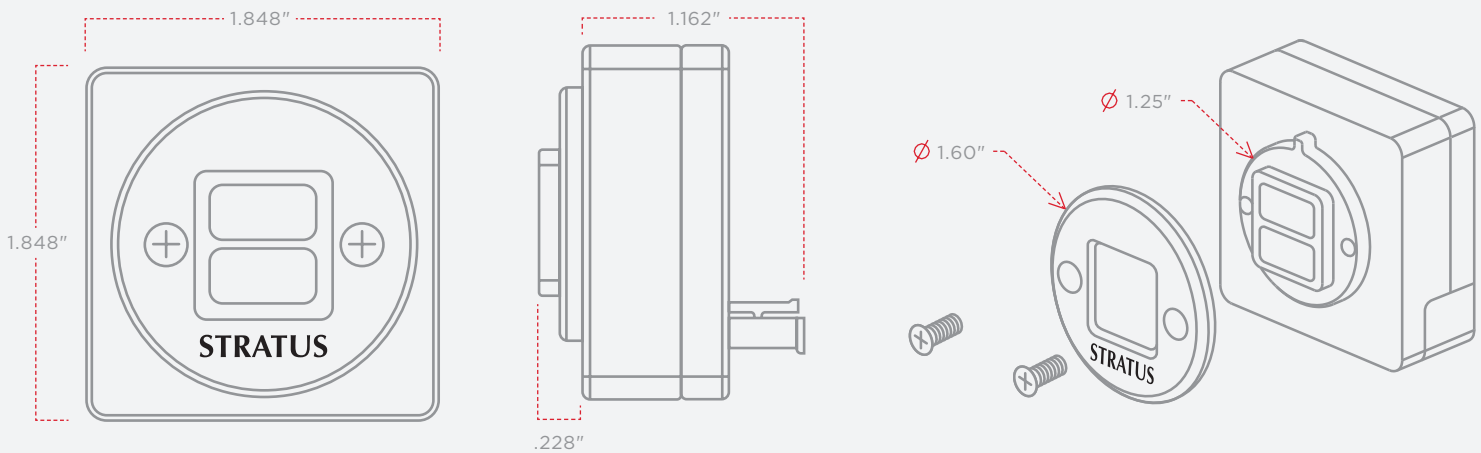

APPAREO

1810 NDSU Research Circle North
 Fargo, North Dakota 58102 USA
 701.356.2200

STRATUS
POWER

**TECHNICAL
SPECS**

CHARGING PORT TYPE	USB Standard-A	DIMENSIONS	1.848" W x 1.848" H x 1.391" D (depth includes mating connector)
INPUT VOLTAGE RANGE	10-32 VDC	WEIGHT	2.56 oz
INPUT CURRENT	<25 mA at 14V and 28V with no USB connections 0.95 amps at 28V at full output load on both ports 1.9 amps at 14V at full output load on both ports	OUTPUT VOLTAGE RANGE	5 VDC +/- 0.25V
USE WITH	2 amp breaker for 28V systems 4 amp breaker for 14V systems Inline fuse for either system	MAX CURRENT OUTPUT	2.5 amps per port
		MOUNTING	Rear panel mount
		CERTIFICATION	FAA TSO-C71 RTCA DO-160G