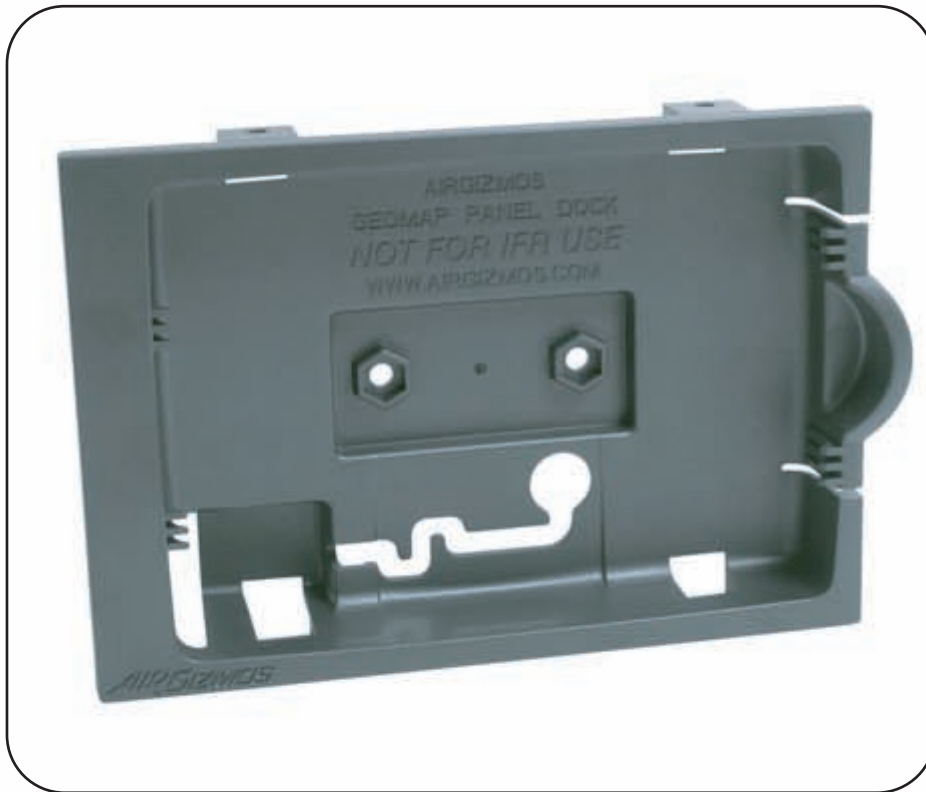

AvMAP® GeoPilot Panel Dock

Spec Sheet

Width: 7.23 in

Height: 4.99 in

Depth: 1.36 in

Weight: 3.9 ounces
(less mounting hardware)